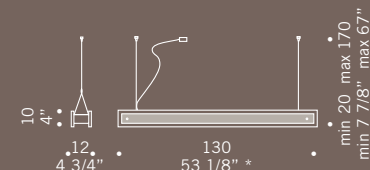

*\* size suitable for the U.S. market*

**THIN 2 S100**    
 2x39W G5  
 fluorescente lineare T5  
*T5 linear fluorescent*  
 alimentatore elettronico  
*electronic ballast*

**THIN 2 S100 ED**    
 2x39W G5  
 fluorescente lineare T5  
*T5 linear fluorescent*  
 alimentatore elettronico  
*electronic ballast*  
 dimmerabile  
*electronic ballast dimmable*